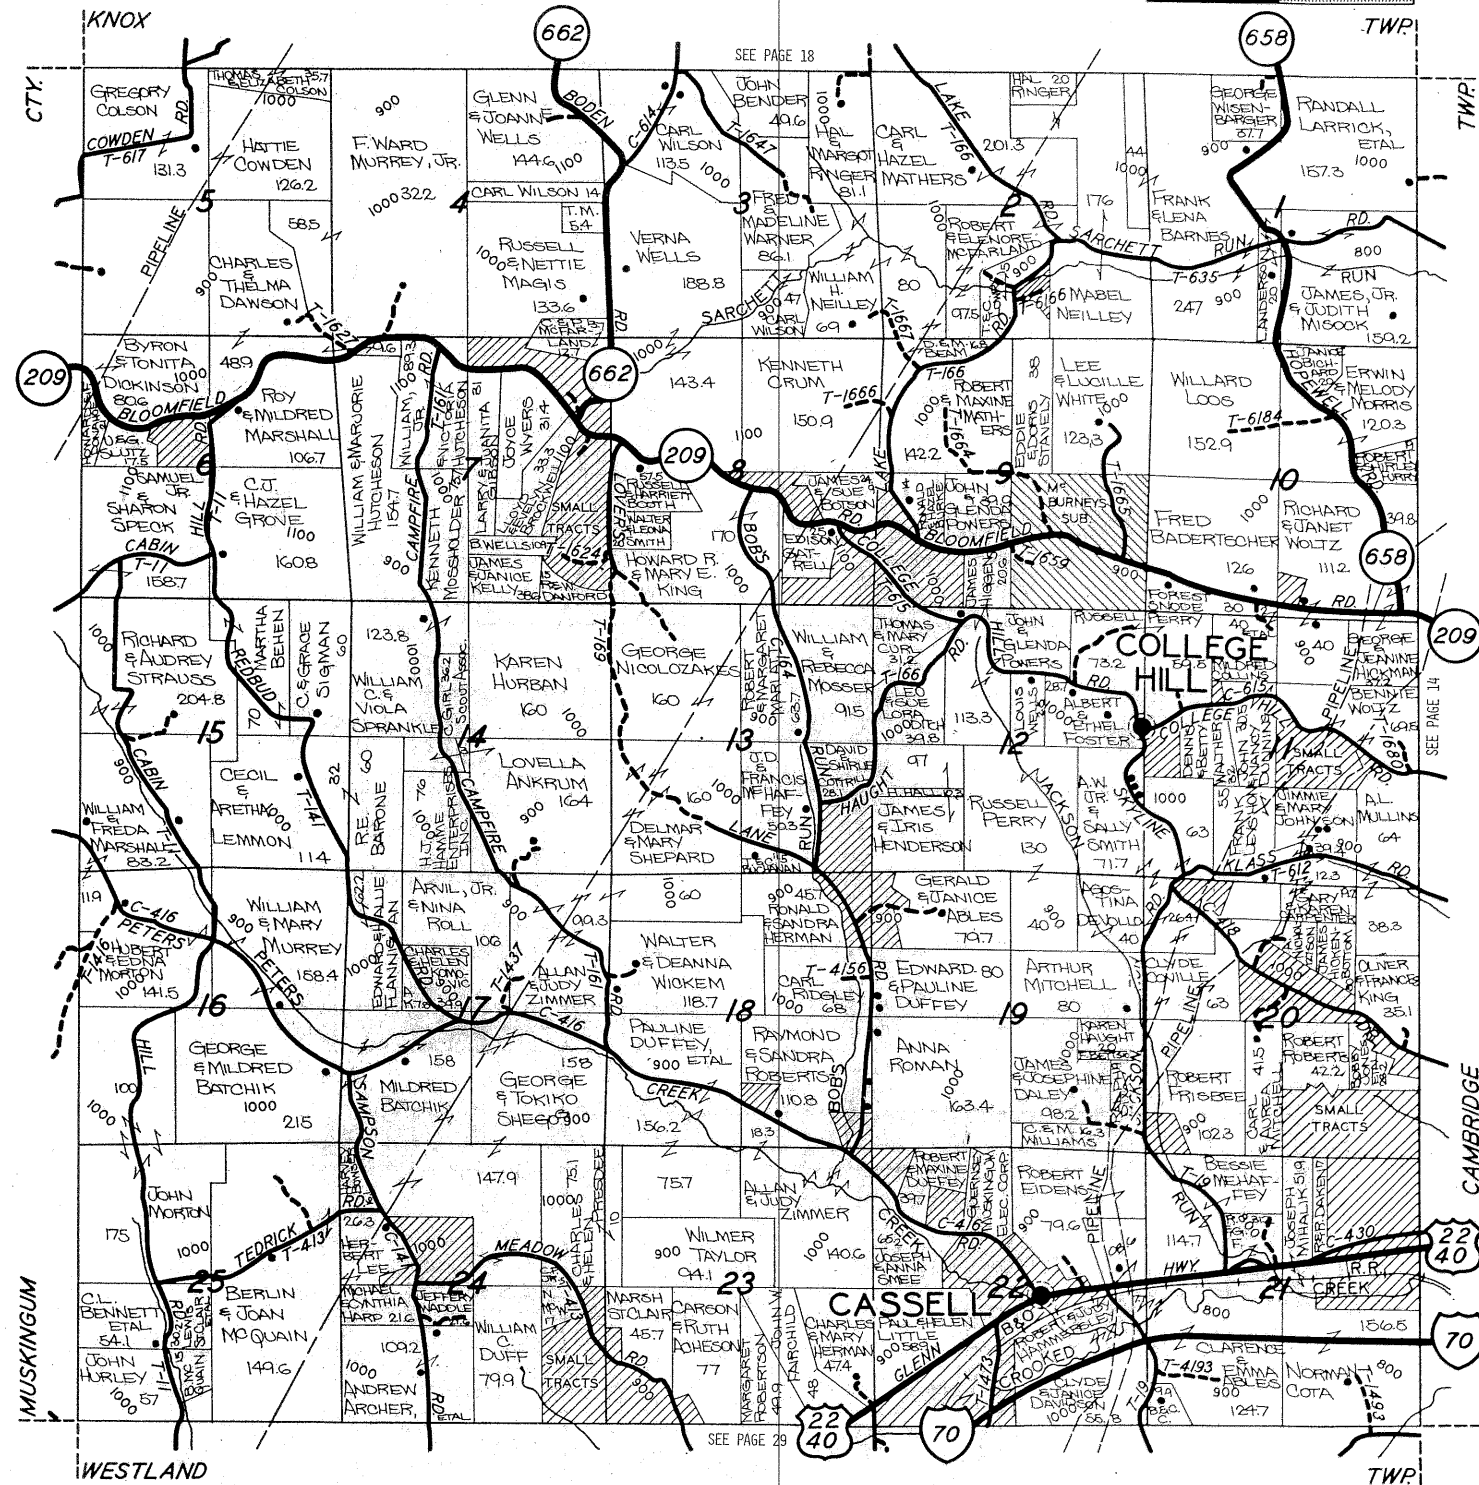

SENECAVILLE

NOTE:
THIS CITY STREET MAP INFORMATION IS OBTAINED FROM VARIOUS STATE, COUNTY AND CITY SOURCES AND IS NOT FIELD CHECKED BY OUR RESEARCH STAFF. THIS STREET MAP, THOUGH BELIEVED ACCURATE, IS NOT GUARANTEED AND IS INTENDED FOR GENERAL REFERENCE PURPOSES ONLY.

① S.R. 209 & S.R. 821 ENDS HERE

T.2N.-R.4W.

ADAMS

WIMER REALTY

"The Property Shoppe"

115 West 8th Street • Cambridge, Ohio 43725
432-2317 432-4027

BUY - SELL - RENT - TRADE - LEASE - AUCTION