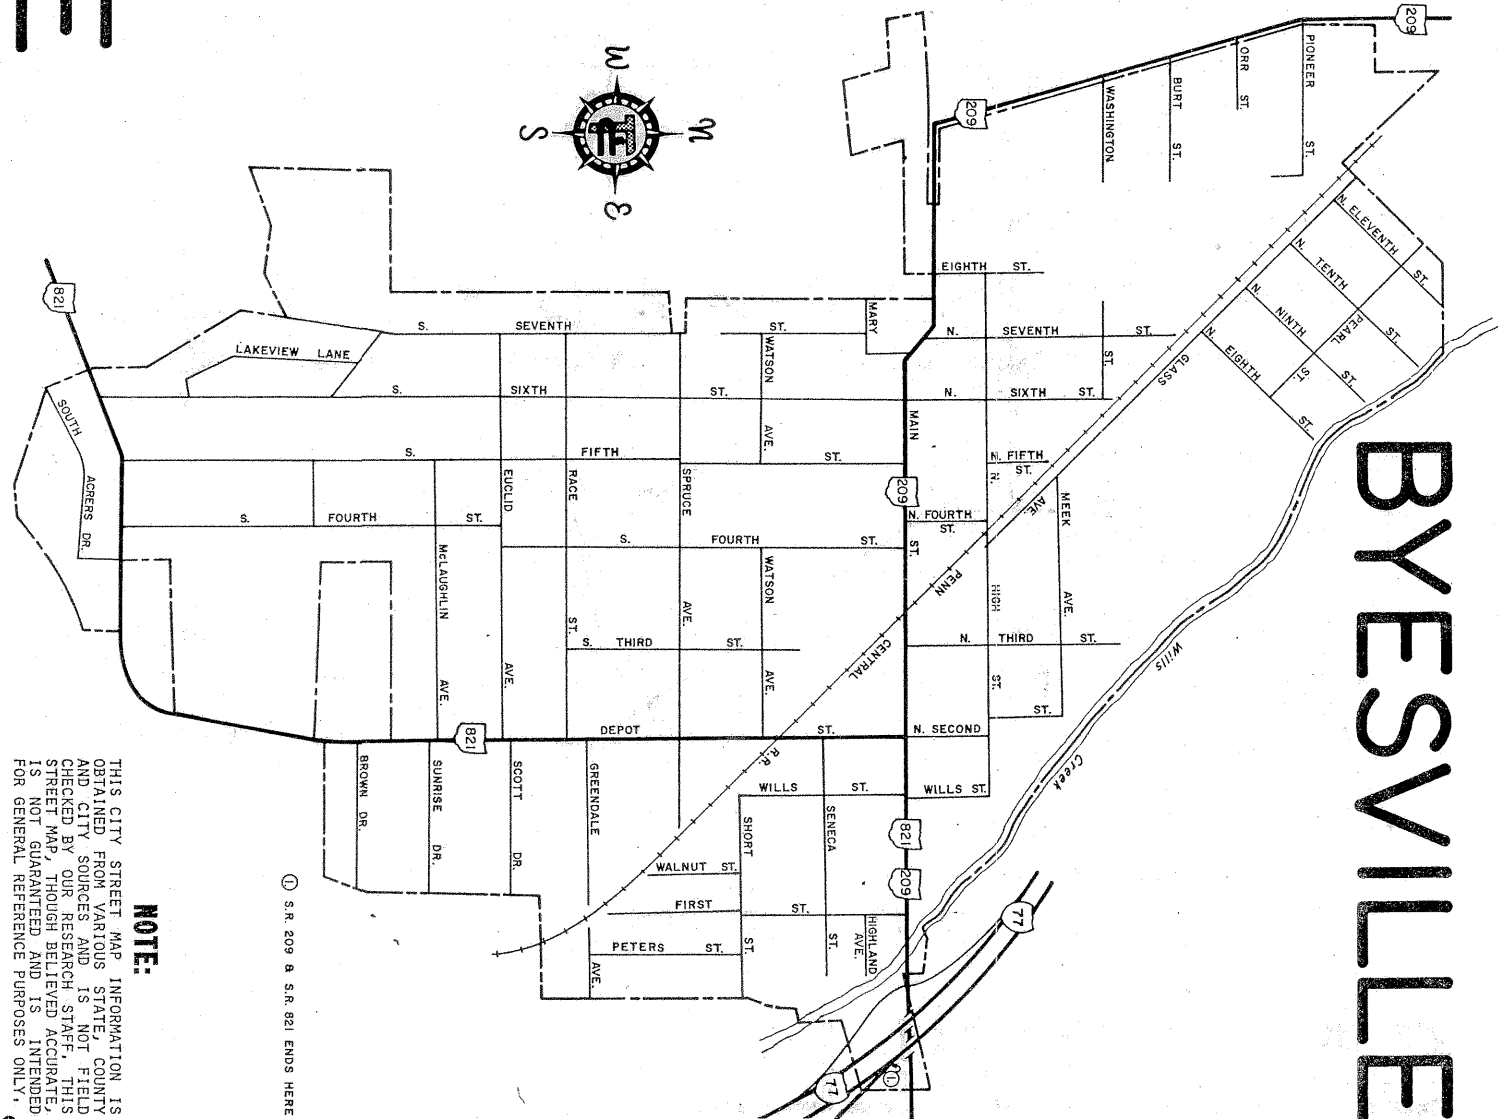

SENECAVILLE

NOTE:
THIS CITY STREET MAP INFORMATION IS OBTAINED FROM VARIOUS STATE, COUNTY AND CITY SOURCES AND IS NOT FIELD CHECKED BY OUR RESEARCH STAFF. THIS STREET MAP, THOUGH BELIEVED ACCURATE, IS NOT GUARANTEED AND IS INTENDED FOR GENERAL REFERENCE PURPOSES ONLY.

① S.R. 209 & S.R. 821 ENDS HERE

T.2N.-R.4W.

ADAMS

WIMER REALTY

"The Property Shoppe"

115 West 8th Street • Cambridge, Ohio 43725
432-2317 432-4027

BUY - SELL - RENT - TRADE - LEASE - AUCTION