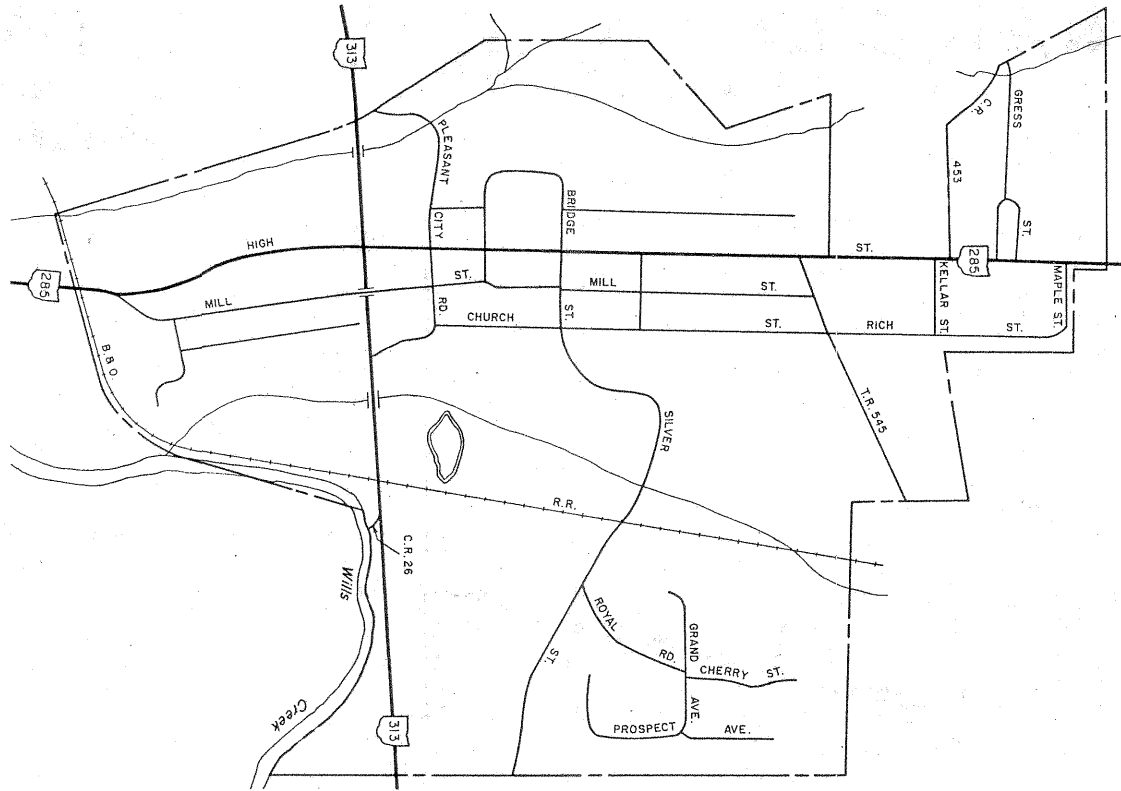

SENECAVILLE

NOTE:
THIS CITY STREET MAP INFORMATION IS OBTAINED FROM VARIOUS STATE, COUNTY AND CITY SOURCES AND IS NOT FIELD CHECKED BY OUR RESEARCH STAFF. THIS STREET MAP, THOUGH BELIEVED ACCURATE, IS NOT GUARANTEED AND IS INTENDED FOR GENERAL REFERENCE PURPOSES ONLY.

① S.R. 209 & S.R. 821 ENDS HERE

T.2N.-R.4W.

ADAMS

WIMER REALTY

"The Property Shoppe"

115 West 8th Street • Cambridge, Ohio 43725
432-2317 432-4027

BUY - SELL - RENT - TRADE - LEASE - AUCTION